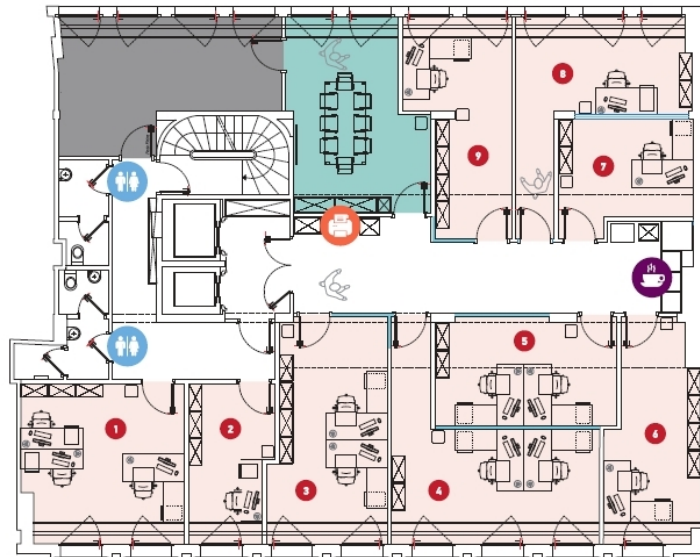

This floor plan is not to scale. The documents were given to us by the client. For this reason, we cannot guarantee the accuracy of the information.

Property ID: 14_4 - L-1660 Luxembourg-centre ville – CBD